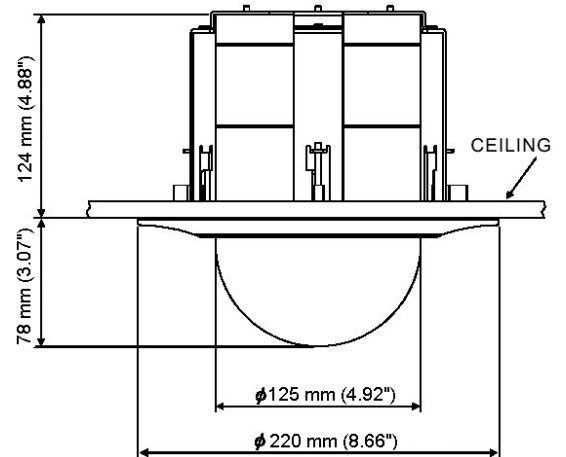

DCH-1000

Ceiling Flush Mount Bracket for PTZ Dome Housing

INCORPORATED

Sophisticated Security and Surveillance Systems

Features

- ✓ Easy to Install
- ✓ Indoor Applications
- ✓ Steel construction
- ✓ For use with Day/Night domes
- ✓ Cable feed through hole conceals wiring
- ✓ Light duty ceiling mount
- ✓ Optional Clear or Smoked dome

Description

This mount enables the dome to be mounted to the suspended ceiling. The mounting clamps, which are affixed to the ceiling tile, attach directly to the dome's mounting base for a quick and easy installation.

Unit: mm (inches)

Specifications

Mechanical	
Construction	Steel
Maximum load	Approximately 2kgs (4.4 lbs)