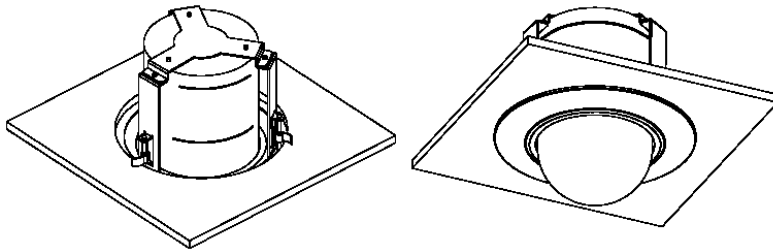

DCH-1000

Ceiling Flush Mount Bracket for PTZ Dome Housing

INCORPORATED

Sophisticated Security and Surveillance Systems

Features

- ✓ Easy to Install
- ✓ Indoor Applications
- ✓ Steel construction
- ✓ For use with Day/Night domes
- ✓ Cable feed through hole conceals wiring
- ✓ Light duty ceiling mount
- ✓ Optional Clear or Smoked dome

Description

This mount enables the dome to be mounted to the suspended ceiling. The mounting clamps, which are affixed to the ceiling tile, attach directly to the dome's mounting base for a quick and easy installation.

Unit: mm (inches)

Specifications

Mechanical	
Construction	Steel
Maximum load	Approximately 2kgs (4.4 lbs)