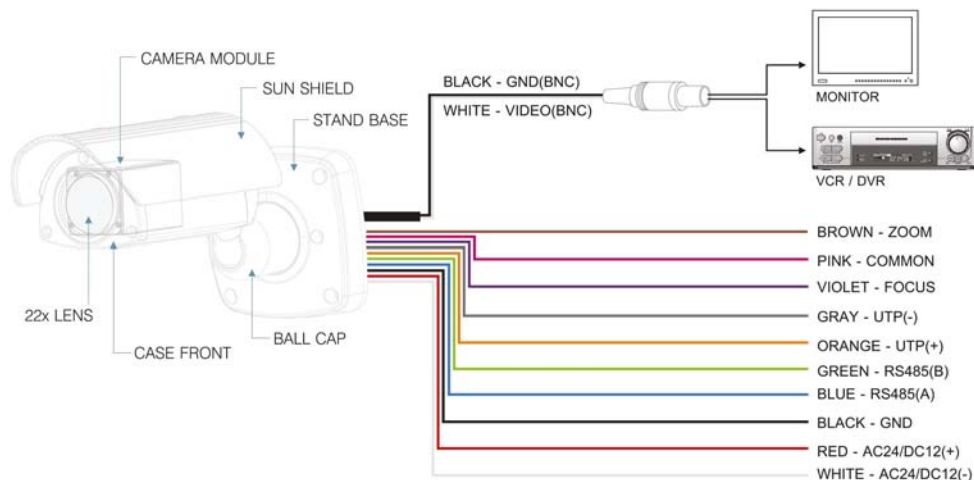

Connections