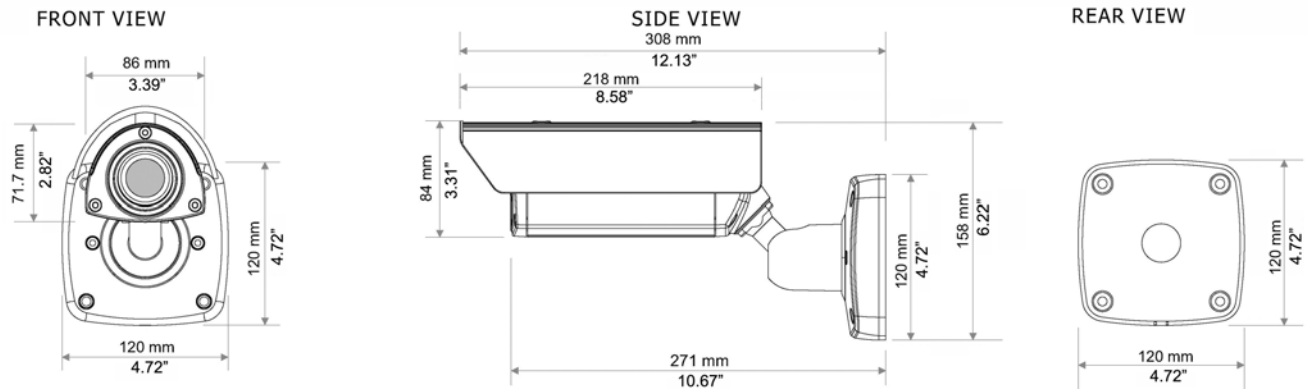

Description

Connections

FCZ-5900-UT

Fixed Unitized 22x Auto Focus Zoom Camera

INCORPORATED

Sophisticated Security and Surveillance Systems

Specifications

Video		General	
Signal Format	NTSC	Image Sensor	1/4" Sony Super-HAD CCD
Color Resolution	480 TV Lines	Total Pixels	768 (H) x 494 (V)
Monochrome Resolution	530 TV Lines	Scanning System	2:1 interlace
Min. Illumination	0.5 lux (Color), 0.05 lux (B/W), 0.001 lux (Low shutter)	Scanning Frequency	15.734 KHz (H), 60 Hz (V)
Video Output	1.0 Vp-p (75 ohm, composite)	Sync System	Internal
S/N Ratio	52 dB	Operating Temp.	14°F ~ 122°F
Lens	f3.9mm ~ 85.8mm	Storage Temp.	-4°F ~ +140°F
Zoom Ratio	Optical x22, Digital x11 (Video AF)	Operating Humidity	0-96% Non-Condensing
Function		Power	
Camera Control	Power Consumption	Power Source	DC 12V / AC 24V (Dual Power)
Auto Exposure	Auto, IRIS PRI, Shutter PRI, AGC, Manual	9 W	
Shutter Speed	Normal ~ 1/10,000	Mechanical	
Low Shutter	1/30 sec ~ 1 sec	Housing	Aluminum body with plastic sunshade / Weatherproof Ip66
Effect	Digital Zoom, Positive/Negative, B/W, Mirror, PIP, Freeze	Weight	Approximately 2 lb
White Balance	AWB / Indoor / Outdoor / Manual / WAWB		
AGC	On / Off (30dB max)		
BLC	Default / ADJ Top / ADJ Bottom / Level / Off		
Iris Control	Auto / Manual (F1.6 ~ F32)		
Sharpness	0 ~ 20 steps		
Brightness	0 ~ 90 steps		
WDR / DIS	On / Off		
Focus Mode	Auto / Manual / (Far, Near)		
Display	Display Mode selection		
OSD	On/Off (Function OSD, Zoom, Menu)		
Title	Title Display		
Camera ID	001 ~ 255		
Preset	Default / Preset		