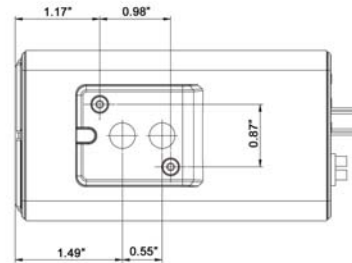

Description

FRONT VIEW

SIDE VIEW

TOP VIEW

BACK VIEW

FCZ-6900

Fixed High Resolution Day / Night Camera

INCORPORATED

Sophisticated Security and Surveillance Systems

Specifications

Video		General	
Signal Format	NTSC	Image Sensor	1/3" Sony Ex-View HAD Color CCD
Color Resolution	480 TV Lines	Total Pixels	811 (H) x 508 (V)
Monochrome Resolution	530 TV Lines	Scanning System	2:1 interlace
Min Illumination	0.5 lux Color / 0.5 lux (B/W), 0.001 lux (low shutter)	Scanning Frequency	15.734 KHz (H), 59.94 Hz (V)
Video Output	1.0Vp-p (75 ohms, composite)	Sync System	Internal / Line lock
S/N Ratio	50 dB (AGC off)	Operating Temp.	14°F to +122°F
Zoom Ratio	Optical 35x, Digital 2.5x Zoom (Video AF)	Storage Temp.	-4°F to +140°F
Lens	F = 3.6 mm ~ 126 mm F1.65 (wide) ~ F4.2 (tele)	Operating Humidity	0% to 96% (non-condensing)
Function		Power	
Camera Control	RS232, RS485 (FastraxII E, Pelco D, Pelco P), A/D Key	Power Source	DC 12V ±10%
Auto Exposure	Auto / Iris PRI / Shutter PRI / AGC / Manual	Power Consumption	5.5 Watts
Shutter Speed	Normal ~ 1/50,000 sec	Mechanical	
Low Shutter	x2 ~ x160	Power Input	2-pin terminal block
Effect	V-Flip, Rotation, D/N, D-Zoom, Nega/Posi, B/W, Mirror, Freeze, Privacy Zone	Video Output	BNC connector
White Balance	ATW / Indoor / Outdoor / Manual / WAWB	Weight	0.66 lbs
AGC	Auto / Manual (0 ~ 7 steps)		
BLC	Top / Bottom / Center / Right / Left / Off		
Auto Iris Control	Auto / Manual (0~255)		
Sharpness	0 ~ 255 steps		
Brightness	0 ~ 255 steps		
WDR	Dual shutter control (128 times of Dynamic Range)		
Focus Mode	Auto / Manual Push AF		
Distance	1CM / 10CM / 50CM / 1.0M / 2.0M / 3.0M / 5.0M / 10.0M		
Camera ID	001 ~ 255		
Display	On / Off (DISP0 / KISP1 / DISP2)		
Title	A ~ Z / 0 ~ 9		
Baud Rate	2400 / 4800 / 9600 / 19200		
Preset	INIT / Load / Save		