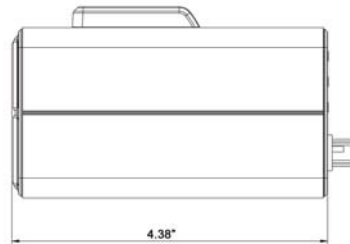

FCZ-6900

Fixed High Resolution Day / Night Camera

INCORPORATED

Sophisticated Security and Surveillance Systems

Features

- ✓ 1/4" EX-View HAD CCD Image Sensor
- ✓ Electrically driven zoom lens with maximum resolving power of 35x
- ✓ Specially designed for challenging 24 hour surveillance applications
- ✓ Day & Night mode: Color converts to B/W in low light with an ICR (Infrared cut filter removal) function
- ✓ Superior sensitivity with DSS (Digital Slow Shutter)
- ✓ Incredible S/N ratio of 50dB
- ✓ Privacy masking / Mirror / WDR function
- ✓ Excellent picture quality

Description

SIDE VIEW