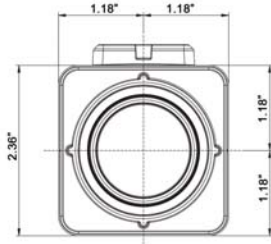

Description

FRONT VIEW

SIDE VIEW

TOP VIEW

BACK VIEW

FCZ-6900

Fixed High Resolution Day / Night Camera

INCORPORATED

Sophisticated Security and Surveillance Systems

Specifications

Video		General	
Signal Format	NTSC	Image Sensor	1/3" Sony Ex-View HAD Color CCD
Color Resolution	480 TV Lines	Total Pixels	811 (H) x 508 (V)
Monochrome Resolution	530 TV Lines	Scanning System	2:1 interlace
Min Illumination	0.5 lux Color / 0.5 lux (B/W), 0.001 lux (low shutter)	Scanning Frequency	15.734 KHz (H), 59.94 Hz (V)
Video Output	1.0Vp-p (75 ohms, composite)	Sync System	Internal / Line lock
S/N Ratio	50 dB (AGC off)	Operating Temp.	14°F to +122°F
Zoom Ratio	Optical 35x, Digital 2.5x Zoom (Video AF)	Storage Temp.	-4°F to +140°F
Lens	F = 3.6 mm ~ 126 mm F1.65 (wide) ~ F4.2 (tele)	Operating Humidity	0% to 96% (non-condensing)
Function		Power	
Camera Control	RS232, RS485 (FastraxII E, Pelco D, Pelco P), A/D Key	Power Source	DC 12V ±10%
Auto Exposure	Auto / Iris PRI / Shutter PRI / AGC / Manual	Power Consumption	5.5 Watts
Shutter Speed	Normal ~ 1/50,000 sec	Mechanical	
Low Shutter	x2 ~ x160	Power Input	2-pin terminal block
Effect	V-Flip, Rotation, D/N, D-Zoom, Nega/Posi, B/W, Mirror, Freeze, Privacy Zone	Video Output	BNC connector
White Balance	ATW / Indoor / Outdoor / Manual / WAWB	Weight	0.66 lbs
AGC	Auto / Manual (0 ~ 7 steps)		
BLC	Top / Bottom / Center / Right / Left / Off		
Auto Iris Control	Auto / Manual (0~255)		
Sharpness	0 ~ 255 steps		
Brightness	0 ~ 255 steps		
WDR	Dual shutter control (128 times of Dynamic Range)		
Focus Mode	Auto / Manual Push AF		
Distance	1CM / 10CM / 50CM / 1.0M / 2.0M / 3.0M / 5.0M / 10.0M		
Camera ID	001 ~ 255		
Display	On / Off (DISP0 / KISP1 / DISP2)		
Title	A ~ Z / 0 ~ 9		
Baud Rate	2400 / 4800 / 9600 / 19200		
Preset	INIT / Load / Save		