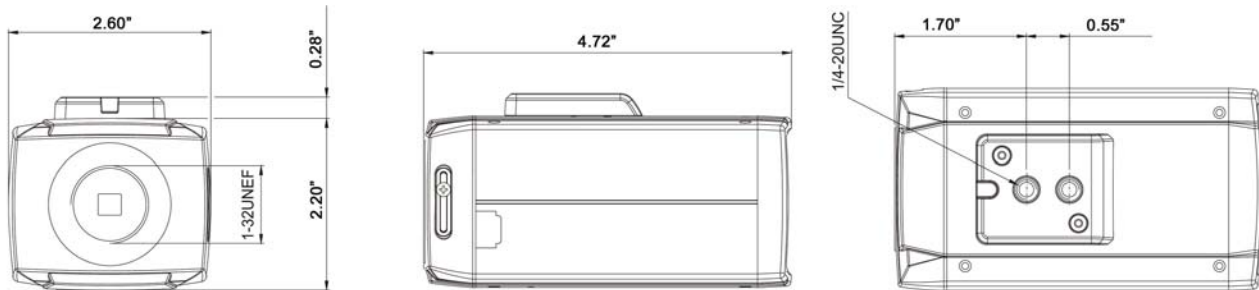

Description

Specifications

Video		General	
Signal Format	NTSC	Image Sensor	1/3" Sony Super-HAD Color CCD
Resolution	540 TV Lines (Color)	Total Pixels	811 (H) x 508 (V)
Min Illumination	0.3 lux Color / 0.002 lux (Sens-up)	Scanning System	2:1 interlace
Video Output	1.0Vp-p (75 ohms, composite)	Sync System	Internal / Line lock
S/N Ratio	50 dB (AGC off)	Operating Temp.	14°F to +122°F
Network		Operating Humidity	0% to 96% (non-condensing)
Display Resolutions	D1 720x480, 640x480, 320x240, 160x120	Function	
Maximum Frame Rate	30fps @ 720x480	Auto Exposure	Auto / Manual shutter / Flickerless / AGC
Video Compression Format	MPEG-4 Part2(ISO/IEC 14496-2), Profile: SP and ASP	Shutter Speed	1/60~1/120,000 sec
Alarm and Event Management	Built-In motion detection, Adjustable sensitivity and dwelling time.	White Balance	ATW / AWC / Manual
Protocols	TCP/IP, UDP, HTTP, RTP, RTSP, DHCP, SMTP, DDNS	AGC	Off / Low / Middle / High
Ethernet	10 Base-T / 100 Base-T (RJ-45)	BLC	Off / Low / Middle / High
Pre-Post Event	Max 180 sec	Auto Iris Control	Manual / DC / VIDEO
Image Setting	Color, Brightness, Contrast	Sens-up	Off / Auto (x2 ~ x128)
Event Recording / Email Notification / Remote Upgrade / Remote Set-up/viewer / Multicasting Capability / Bandwith Control / Search by Alarm, Event, Time		Mirror	On / Off
Minimum Operation System	Microsoft Windows 2000/XP, Intel Pentium III 500MHz or higher, 256MB or more	Day / Night	Auto / Color / B/W
Web Browser	Microsoft Internet Explorer Version 6.0	DNR	Off / Low / Middle / High
		Display Title	On / Off
		Privacy Zone	On / Off (4 point)
		Preset	Default / Save / End
		Power	
		Power Source	DC 12V
		Power Consumption	5.0 Watts
		Mechanical	
		Power Input	2-pin terminal block
		Video Output	BNC connector
		Auto Iris output	4-pin mini din jack (standard connection)
		Lens Mount	C/CS mount (selected through back focus)
		Mounting Hole	1/4"-20 UNC (top or bottom)
		Weight	0.58 lbs