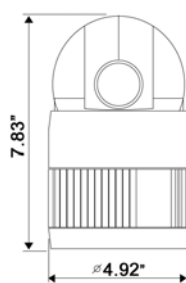

### Specifications

Video		General	
Signal Format	NTSC	Image Sensor	Sony 1/4" Super HAD CCD
Resolution	480 TV lines (Color), 530 TV lines (B/W)	Operating Temp.	-40° to 50°C, -40°F to 122°F
Min. Illumination	0.7 lux (Color), 0.05 lux (B/W), 0.01 lux (Low-shutter)	Storage Temp.	-20° to 60°C, -4°F to 140°F
Lens	18x optical zoom (12 x digital zoom)	Humidity	0% to 90% RH (non-condensing)
View Angle	4.1mm: 48°   73.8mm: 2.7°	Function	
Focal Length	4.1mm~74.8mm	ICR	Yes
Network		WDR	No
Display Resolutions	D1 720x480, 640x480, 320x240, 160x120	Image Stabilizer	No
Maximum Frame Rates	30fps @ 720x480	Auto Scan	1 auto pan & 8 auto scan capability
Video Compression Format	MPEG 4 Part 2 (ISO/IEC 14496-2), Profile: SP an ASP	Pan Angle (optional)	360° Continuous Rotation
Alarm and Event Management	Built-in motion detection, Adjustable sensitivity and dwelling time.	Tilt Angle	-10°~90°
Protocols	UDP, TCP/IP, DHCP, HTTP, RTP, RTSP, SMTP, DDNS	Speed	380° / sec maximum
Ethernet	10 Base-T / 100 Base-T (RJ-45)	Guard Tour	8 tours (consist of 32 functions / 1 hour)
Pre/Post Event	Max 180 sec	Pattern	4 patterns (recording up to 240 sec.)
Image Setting	Color, Brightness, Contrast	Area Title	Divides 16 areas with 16 characters of title
Event recording / Email notification / Remote Upgrade / Remote Set-up/Viewer // Multicasting capability / Bandwith control / Search by Alarm, Event, Time		Privacy zone	8 privacy zone masking (2 methods selectable: mark / video off)
Minimum Operation System	Microsoft Windows 2000/XP, Intel Pentium III 500MHz or higher, 256MB or more	Alarm (optional) input	8 inputs (NC/NO)
Web Browser	Microsoft Internet Explorer Version 6.0	Alarm (optional) output	4 relay outputs
		Preset	240 presets with individual dwell time
		Power	
		Input Voltage	18 to 30 VAC; 24 VAC nominal, built-in power-line surge or POE
		Power	Nominal 24 VAC/VDC 850mA max
		Mechanical	
		Dimensions	125mm diameter / 205mm tall, 4.92" diameter, 8.07" tall
		Finish	Anodized black