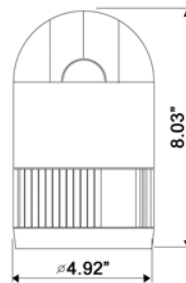

### Specifications

Video		General	
Signal Format	NTSC	Image Sensor	Sony 1/4" Super HAD CCD
Resolution	480 TV lines (Color), 530 TV lines (B/W)	Operating Temp.	-40° to 50°C, -40°F to 122°F
Min. Illumination	0.7 lux (Color), 0.05 lux (B/W), 0.01 lux (Low-shutter)	Storage Temp.	-20° to 60°C, -4°F to 140°F
Lens	18x optical zoom (12 x digital zoom)	Humidity	0% to 90% RH (non-condensing)
View Angle	4.1mm: 48°   73.8mm: 2.7°	Function	
Focal Length	4.1mm~74.8mm	ICR	Yes
Network		WDR	No
Display Resolutions	D1 720x480, 640x480, 320x240, 160x120	Image Stabilizer	No
Maximum Frame Rates	30fps @ 720x480	Auto Scan	1 auto pan & 8 auto scan capability
Video Compression Format	MPEG 4 Part 2 (ISO/IEC 14496-2), Profile: SP an ASP	Pan Angle (optional)	360° Continuous Rotation
Alarm and Event Management	Built-in motion detection, Adjustable sensitivity and dwelling time.	Tilt Angle	-10°~90°
Protocols	UDP, TCP/IP, DHCP, HTTP, RTP, RTSP, SMTP, DDNS	Speed	380° / sec maximum
Ethernet	10 Base-T / 100 Base-T (RJ-45)	Guard Tour	8 tours (consist of 32 functions / 1 hour)
Pre/Post Event	Max 180 sec	Pattern	4 patterns (recording up to 240 sec.)
Image Setting	Color, Brightness, Contrast	Area Title	Divides 16 areas with 16 characters of title
Event recording / Email notification / Remote Upgrade / Remote Set-up/Viewer // Multicasting capability / Bandwith control / Search by Alarm, Event, Time		Privacy zone	8 privacy zone masking (2 methods selectable: mark / video off)
Minimum Operation System	Microsoft Windows 2000/XP, Intel Pentium III 500MHz or higher, 256MB or more	Alarm (optional) input	8 inputs (NC/NO)
Web Browser	Microsoft Internet Explorer Version 6.0	Alarm (optional) output	4 relay outputs
		Preset	240 presets with individual dwell time
		Power	
		Input Voltage	18 to 30 VAC; 24 VAC nominal, built-in power-line surge or POE
		Power	Nominal 24 VAC/VDC 850mA max
		Mechanical	
		Dimensions	125mm diameter / 205mm tall, 4.92" diameter, 8.07" tall
		Finish	Anodized black