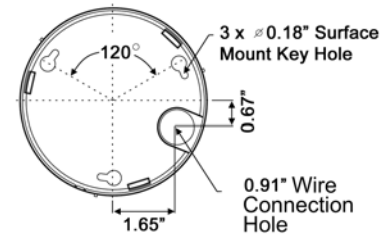

### Specifications

Video		General	
Signal Format	NTSC	Image Sensor	Sony 1/4" Super HAD CCD
Resolution	480 TV lines (Color), 530 TV lines (B/W)	Operating Temp.	-40° to 50°C, -40°F to 122°F
Min. Illumination	0.7 lux (Color), 0.05 lux (B/W), 0.01 lux (Low-shutter)	Storage Temp.	-20° to 60°C, -4°F to 140°F
Lens	18x optical zoom (12 x digital zoom)	Humidity	0% to 90% RH (non-condensing)
View Angle	4.1mm: 48°   73.8mm: 2.7°	Function	
Focal Length	4.1mm~74.8mm	ICR	Yes
Network		WDR	No
Display Resolutions	D1 720x480, 640x480, 320x240, 160x120	Image Stabilizer	No
Maximum Frame Rates	30fps @ 720x480	Auto Scan	1 auto pan & 8 auto scan capability
Video Compression Format	MPEG 4 Part 2 (ISO/IEC 14496-2), Profile: SP an ASP	Pan Angle (optional)	360° Continuous Rotation
Alarm and Event Management	Built-in motion detection, Adjustable sensitivity and dwelling time.	Tilt Angle	-10°~90°
Protocols	UDP, TCP/IP, DHCP, HTTP, RTP, RTSP, SMTP, DDNS	Speed	380° / sec maximum
Ethernet	10 Base-T / 100 Base-T (RJ-45)	Guard Tour	8 tours (consist of 32 functions / 1 hour)
Pre/Post Event	Max 180 sec	Pattern	4 patterns (recording up to 240 sec.)
Image Setting	Color, Brightness, Contrast	Area Title	Divides 16 areas with 16 characters of title
Event recording / Email notification / Remote Upgrade / Remote Set-up/Viewer // Multicasting capability / Bandwith control / Search by Alarm, Event, Time		Privacy zone	8 privacy zone masking (2 methods selectable: mark / video off)
Minimum Operation System	Microsoft Windows 2000/XP, Intel Pentium III 500MHz or higher, 256MB or more	Alarm (optional) input	8 inputs (NC/NO)
Web Browser	Microsoft Internet Explorer Version 6.0	Alarm (optional) output	4 relay outputs
		Preset	240 presets with individual dwell time
		Power	
		Input Voltage	18 to 30 VAC; 24 VAC nominal, built-in power-line surge or POE
		Power	Nominal 24 VAC/VDC 850mA max
		Mechanical	
		Dimensions	125mm diameter / 205mm tall, 4.92" diameter, 8.07" tall
		Finish	Anodized black