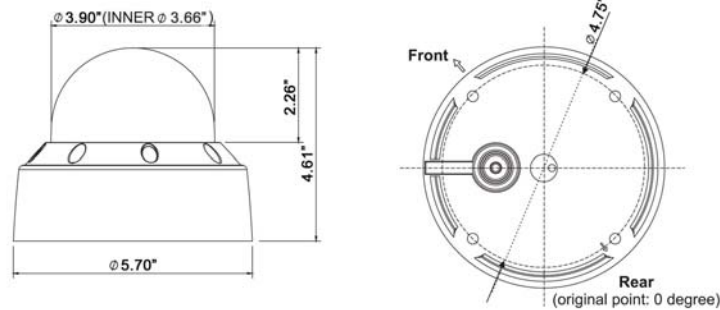

Description

Specifications

Video		General	
Signal Format	NTSC	Image Sensor	1/3" Sony Super-HAD Color CCD
Resolution	540 TV Lines (Color)	Total Pixels	811 (H) x 508 (V)
Min. Illumination	0.3 Lux (Color), 0.002 Lux (Sens-up)	Scanning System	2:1 interlace
Video Output	1.0 Vp-p, 75 ohm composite	Sync System	Internal / Line lock
S/N Ratio	50 dB (AGC off)	Operating Temp.	14°F to 122°F
Network		Operating Humidity	0-96% (non-condensing)
Display Resolutions	D1 720x480, 640x480, 320x240, 160x120	Function	
Maximum Frame Rates	30 fps @ 720x480	Auto Exposure	Auto / Manual Shutter / Flickerless / AGC
Video Compression Format	MPEG-4 Part2 (ISO/IEC 14496-2), Profile: SP and ASP	Electronic Shutter	1/60 ~ 1/120,000 sec
Audio Compression Format, I/O Terminal	G.726 (ADPCM), Full duplex, 16/8 kbps, 3.5mm Mic In x1 and Speaker Out x1	White Balance	ATW / AWC / Manual
Alarm and event Management	Built-In motion detection, Adjustable sensitivity and dwelling time	AGC	Off / Low / Middle / High
Protocols	TCP/IP, UDP, HTTP, RTP, RTSP, DHCP, SMTP, DDNS	BLC	Off / Low / Middle / High
Ethernet	10Base-T/100Base-T (RJ-45)	Auto Iris Control	Manual / DC / Video
Pre/Post Event	Max. 180 sec	Sens-up	Off / Auto (x2 ~ x128)
Image Setting	Color, Brightness, Contrast	Mirror	On / Off
Event Recording / Email Notification / Remote Upgrade / Remote Set-up/viewer / / Multicasting Capability / Bandwith Control / Search by Alarm, Event, Time		Day & Night	Auto / Color / B/W
Minimum Operation System	Microsoft Windows 2000/XP, Intel Pentium III 500MHz or higher, 256MB or more	DNR	Off / Low / Middle / High
Web Browser	Microsoft Internet Explorer Version 6.0	Display Title	On / Off
		Privacy Zone	On / Off (4 point)
		Preset	Default / Save / End
		Power	
		Power Source	DC12V
		Power Consumption	4W
		Mechanical	
		Power Input	2-Pin Wire
		Video Output	BNC Connector
		Housing	Heavy duty die-cast aluminum water & weatherproof, Weatherproof IP66
		Weight	2.87 lbs