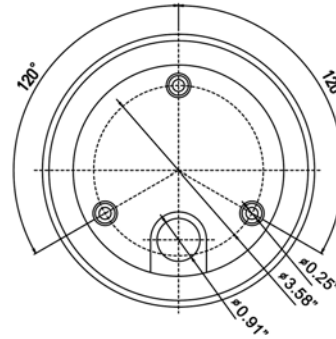

MDC-4400

Mini Dome Day/Night, Interior Camera

INCORPORATED

Sophisticated Security and Surveillance Systems

Features

- ✓ 540 TV Lines Color, 580 TV Lines B/W
- ✓ 1/3" Sony Super HAD CCD Image Sensor
- ✓ Specially designed for challenging 24 hour surveillance applications
- ✓ Day/Night Mode: Color converts to B/W in low light with an ICR (Infrared Cut Filter Removal) function
- ✓ Excellent Sensitivity Minimum Illumination of 0.5 lux
- ✓ EI, Flickerless, BLC, AGC, AI
- ✓ Privacy Masking
- ✓ OSD (On Screen Display)
- ✓ Wall, Ceiling Mountable with 3-Axis Camera Mechanism
- ✓ Stylish interior plastic rugged dome camera
- ✓ Dual Power Operation DC12V / AC24V

Description

Specifications

Video		General	
Signal Format	NTSC	Image Sensor	1/3" Sony Super-HAD CCD
Color Resolution	540 TV Lines	Total Pixels	811 (H) x 508 (V)
Monochrome Resolution	580 TV Lines	Scanning System	2:1 interlace
Min. Illumination	0.5 lux (Color), 0.04 lux (B/W) @ F1.2, 50 IRE	Scan Frequency	15.734 KHz (H), 59.94 Hz (V)
Video Output	1.0 Vp-p, 75 ohm composite	Sync System	Internal / Line lock
S/N Ratio	>50 dB (AGC off)	Operating Temperature	14°F to 104°F
Lens	f4~9 mm, F1.6~2.4, Varifocal DC ICR	Operating Humidity	0-96% (non-condensing)
Function		Power	
Camera Control	A/D Key or Tact Switch	Power Source	DC 12V / AC 24V ±10%
Auto Exposure	Auto / Manual Shutter / Flickerless	Power Consumption	TBD
Shutter Speed	1/60 ~ 1/100,000 sec (9 Modes)	Mechanical	
Effect	Nega/Posi, Mirror, Gamma	Power Input	2-Pin Wire
White Balance	ATW / AWB / Indoor / Outdoor / Manual	Video Output	BNC Connector
AGC	On / Off (31dB Max)	Weight	TBD
BLC	On / Off (Selectable BLC Zone)		
Contour Selector	High / Normal		
Color Rolling	On / Off		
Day / Night	Auto / Color / BW		
Camera Title	A ~ Z / 0 ~ 9		
Display Title	On / Off		
Privacy Zone	On (4 point) / Off		
Preset	Default / Save & Exit / End		