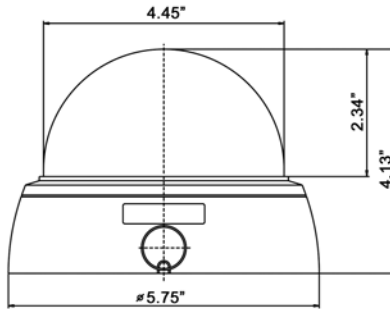

MDC-4400

Mini Dome Day/Night, Interior Camera

INCORPORATED

Sophisticated Security and Surveillance Systems

Features

- ✓ 540 TV Lines Color, 580 TV Lines B/W
- ✓ 1/3" Sony Super HAD CCD Image Sensor
- ✓ Specially designed for challenging 24 hour surveillance applications
- ✓ Day/Night Mode: Color converts to B/W in low light with an ICR (Infrared Cut Filter Removal) function
- ✓ Excellent Sensitivity Minimum Illumination of 0.5 lux
- ✓ EI, Flickerless, BLC, AGC, AI
- ✓ Privacy Masking
- ✓ OSD (On Screen Display)
- ✓ Wall, Ceiling Mountable with 3-Axis Camera Mechanism
- ✓ Stylish interior plastic rugged dome camera
- ✓ Dual Power Operation DC12V / AC24V

Description

Specifications

Video		General	
Signal Format	NTSC	Image Sensor	1/3" Sony Super-HAD CCD
Color Resolution	540 TV Lines	Total Pixels	811 (H) x 508 (V)
Monochrome Resolution	580 TV Lines	Scanning System	2:1 interlace
Min. Illumination	0.5 lux (Color), 0.04 lux (B/W) @ F1.2, 50 IRE	Scan Frequency	15.734 KHz (H), 59.94 Hz (V)
Video Output	1.0 Vp-p, 75 ohm composite	Sync System	Internal / Line lock
S/N Ratio	>50 dB (AGC off)	Operating Temperature	14°F to 104°F
Lens	f4~9 mm, F1.6~2.4, Varifocal DC ICR	Operating Humidity	0-96% (non-condensing)
Function		Power	
Camera Control	A/D Key or Tact Switch	Power Source	DC 12V / AC 24V ±10%
Auto Exposure	Auto / Manual Shutter / Flickerless	Power Consumption	TBD
Shutter Speed	1/60 ~ 1/100,000 sec (9 Modes)	Mechanical	
Effect	Nega/Posi, Mirror, Gamma	Power Input	2-Pin Wire
White Balance	ATW / AWB / Indoor / Outdoor / Manual	Video Output	BNC Connector
AGC	On / Off (31dB Max)	Weight	TBD
BLC	On / Off (Selectable BLC Zone)		
Contour Selector	High / Normal		
Color Rolling	On / Off		
Day / Night	Auto / Color / BW		
Camera Title	A ~ Z / 0 ~ 9		
Display Title	On / Off		
Privacy Zone	On (4 point) / Off		
Preset	Default / Save & Exit / End		