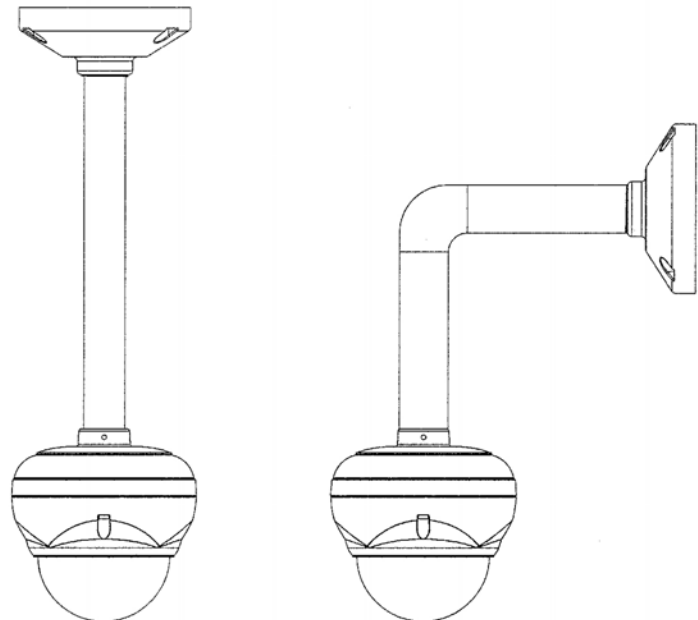

### Ceiling / Wall Mount Brackets for Mini Dome Camera

INCORPORATED

Sophisticated Security and Surveillance Systems

#### Features

- ✓ Easy to Install
- ✓ For use with the following Mini Dome Cameras  
MDC-5400  
MPD-6500  
MZD-6500

Ceil Type

Wall Type

#### Description

The MPM-2100 Pendant Mount enables a mini dome camera to be ceiling mounted and the MWM-3100 is used for wall mount applications.