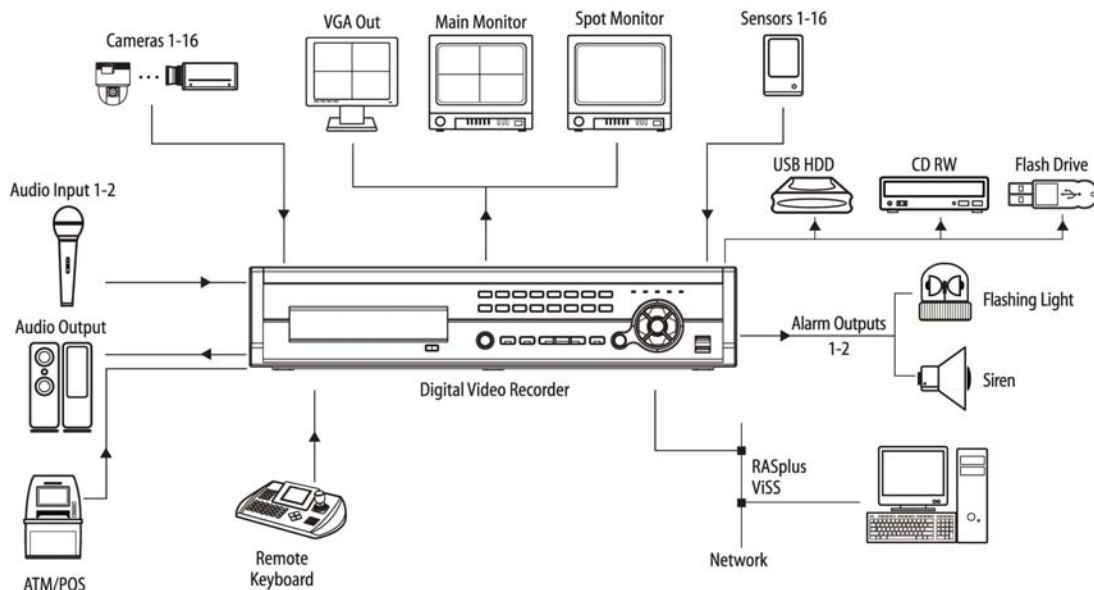

System Diagram

070912-1
*Specifications subject to change without notice.