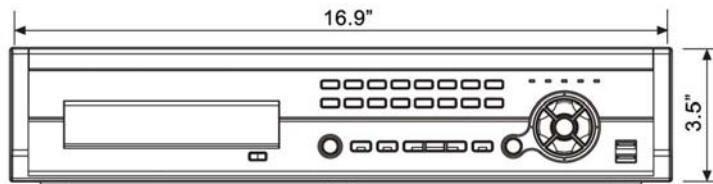

Description

The SDR-16-250 is an extremely reliable digital security system presented at a price that will fit into most every budget.